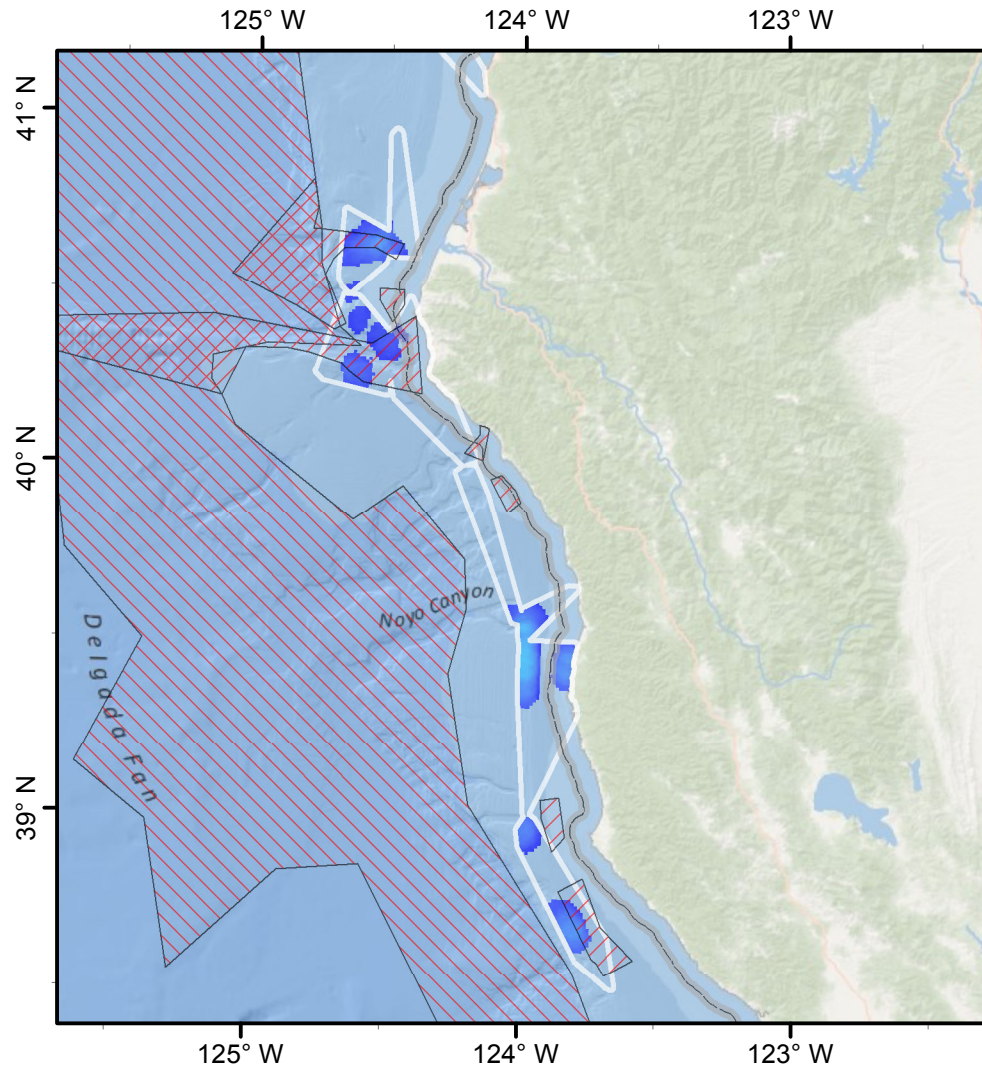

Before

Fixed Gear Fishing Effort (WCGOP)

After

Map Scale: 1:2,400,000
Date Saved: 20 Aug 2012

Authors: Curt Whitmire & Marlene Bellman (NMFS/NWFSC)

Map 4 of 9

Search Radius: 5,000 m
Cell Size: 1,000 m