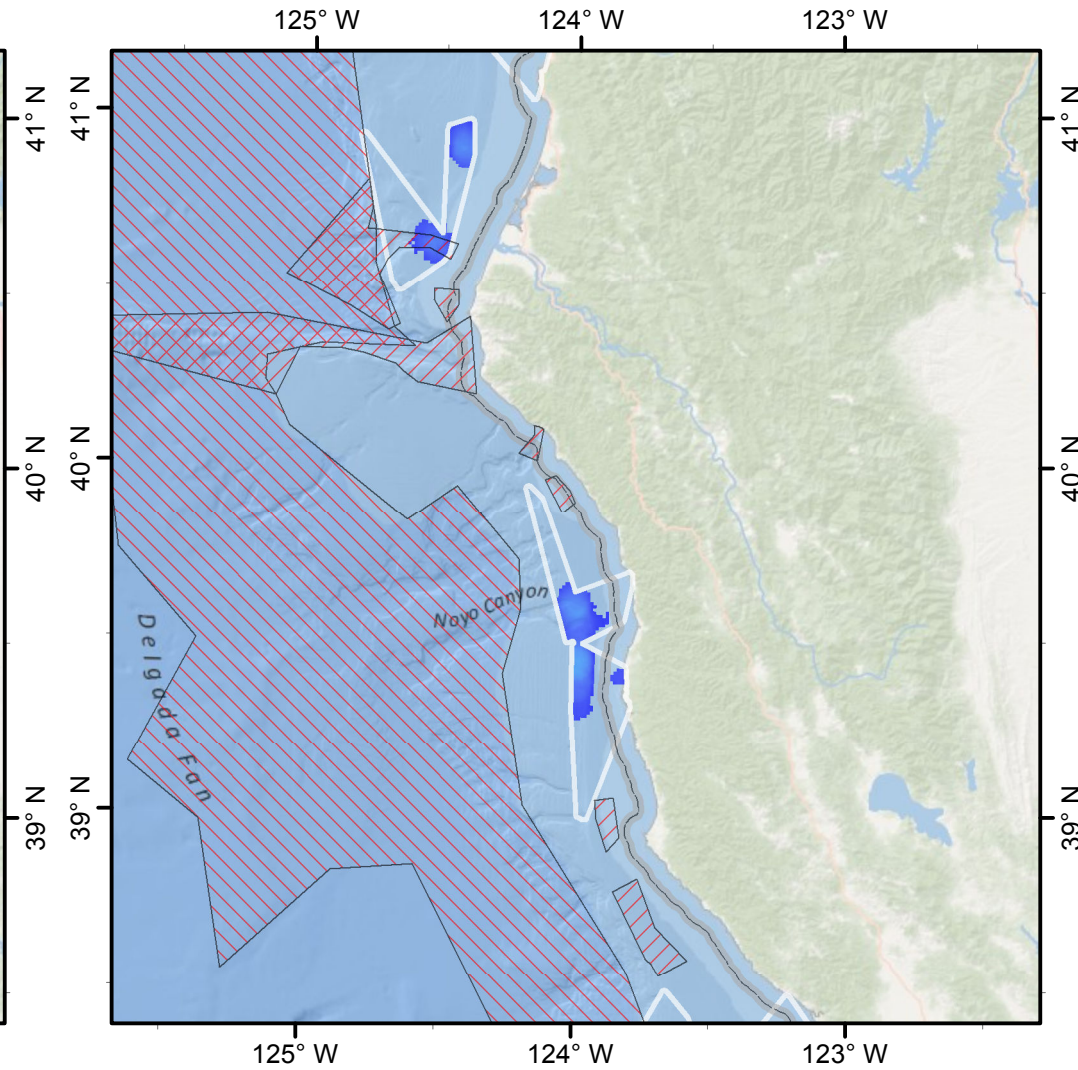

Before

Fixed Gear Fishing Effort (WCGOP)

After

Map Scale: 1:2,400,000
Date Saved: 20 Aug 2012

Authors: Curt Whitmire & Marlene Bellman (NMFS/NWFSC)

Map 4 of 9

Search Radius: 5,000 m
Cell Size: 1,000 m